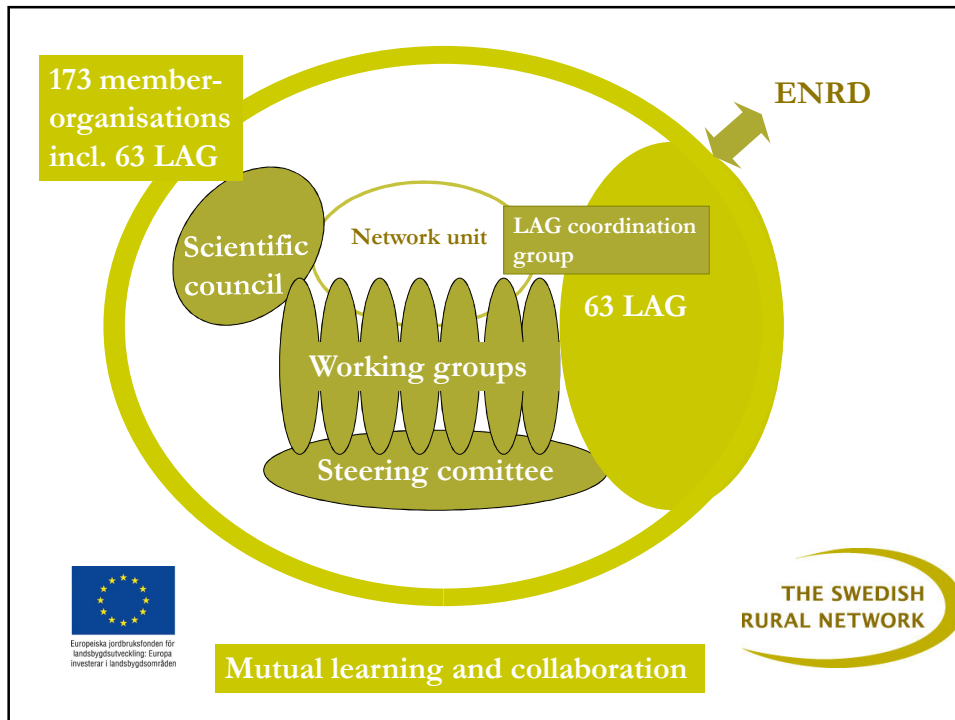

Europeiska jordbruksfonden för
landsbygdsutveckling: Europa
investerar i landsbygdsområden

Local Financial Capital

THE SWEDISH
RURAL NETWORK

THE SWEDISH RURAL NETWORK

Nils Lagerroth, Coordinator, National Rural Network, Sweden
28th of June 2012, Riga

Europeiska jordbruksfonden för
landsbygdsutveckling: Europa
investerar i landsbygdsområden

Sweden

THE SWEDISH
RURAL NETWORK

- 9 Million inhabitants
- 21 County administrative Boards
- 63 LAGs
- 3.2 Billion € in Rural Development Program
- 7 Million € for National Rural Network

Working groups

1. Ethnic Integration
2. Environmental public goods
3. Renewable Energy
4. Local Financial Capital
5. Supporting entrepreneurs
6. Competitiveness in the green sector

Ended

1. Gender equality
2. Local spatial planning
3. Youth

THE SWEDISH
RURAL NETWORK

Local Financial Capital

Generally - Main tasks for Working Groups

- Collect relevant information and experiences
- Analyse and process
- Develop new and/improve existing methods
- Disseminate